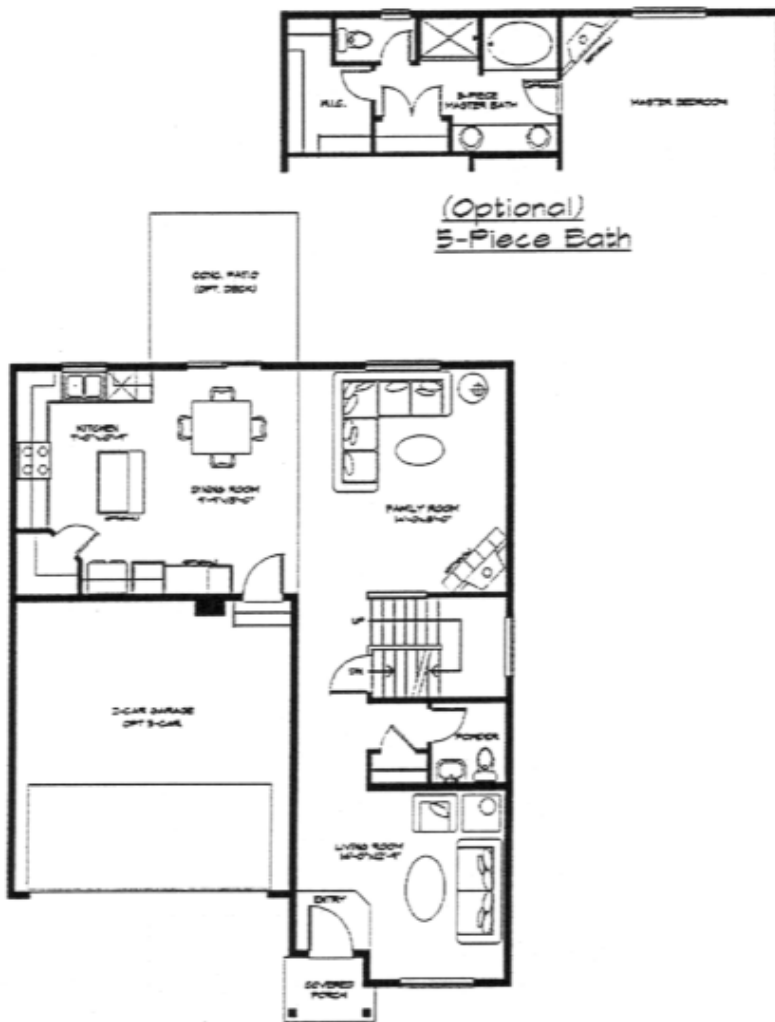

# The Van Buren

MODEL: 2146.4  
Main Level Floor  
937 SF